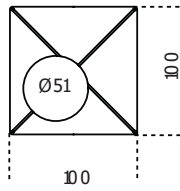

Cm (L x W x H)	Inches (L x W x H)
100 x 60 x 35	39½ x 23¾ x 14
100 x 100 x 35	39½ x 39½ x 14
130 x 70 x 35	51¼ x 27¾ x 14

Finishings

Glass

"Grigio Italia"

Bright black

Bright blue-grey

Bright cadet blue

Bright cement